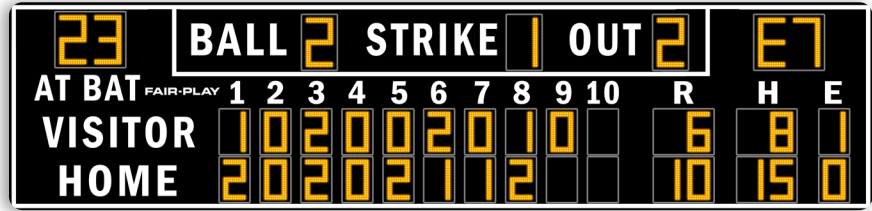

AT BALL	18"
BALL	18"
H/E COUNTER	18"
STRIKE	18"
OUT	18"
HITS	15"
INNING SCORES	15"
RUN	15"
ERROR	15"

UV resistant custom paint & vinyl trim colors available.

15 Fair-Play FREE Standard Trim Tape Colors

12 Fair-Play FREE Standard Scoreboard Colors

MODEL: BA-7127-2

DIMENSIONS

Height	Length	Depth	Weight
6'-6"	27'-0"	10"	750 lbs.

STANDARD EQUIPMENT

- Super-bright, wide-angle amber LED's
- 4-level control console display brightness adjustment
- 5-year limited warranty
- Easy access built-in service points
- Quality engineered water resistant aluminum
- Complete, secure and durable display mounting
- Built-in lighting suppressor (for standard data direct wire only)
- Request a free project design renderings
- Help Desk Support
- USA Factory authorized national and local sales, service and installation