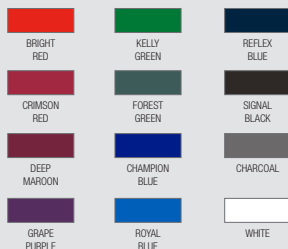

OPTIONAL EQUIPMENT

- Full-color electronic message displays
- Integrated scoring and display systems
- Illuminated, non-illuminated identification and sponsorship signage
- Personalized vinyl home team name
- Scoreboard caption color (other than white)
- Custom, unique signage options
- Scoreboard control carrying case
- Truss and decorative steel systems
- Pitch speed system
- Pitch count display
- Field use time
- Power lighting protector

UV resistant custom paint & vinyl trim colors available.

15 Fair-Play FREE Standard Trim Tape Colors

12 Fair-Play FREE Standard Scoreboard Colors

ELECTRICAL

Voltage	Hertz	Watts	AMPS	Phase	Wiring	Circuits Required	Safety Listing	Scoreboard Display	Control Console
120 VAC	60	564	5	1	2-Wire + ground	1	ETL/CETL	-22° to 131° F -30° to 55° C	32° to 131° F 0° to 55° C