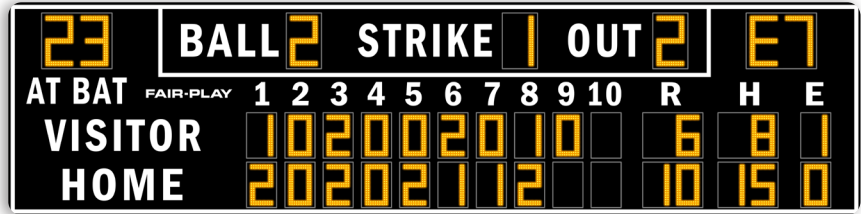

MODEL: BA-7126-2

DIMENSIONS

Height	Length	Depth	Weight
6'-6"	26'-0"	10"	518 lbs.

STANDARD EQUIPMENT

- Super-bright, wide-angle amber LED's
- 4-level control console display brightness adjustment
- 5-year limited warranty
- Easy access built-in service points
- Quality engineered water resistant aluminum
- Complete, secure and durable display mounting
- Built-in lighting suppressor (for standard data direct wire only)
- Request a free project design renderings
- Help Desk Support
- USA Factory authorized national and local sales, service and installation

OPTIONAL EQUIPMENT

- Full-color electronic message displays
- Integrated scoring and display systems
- Illuminated, non-illuminated identification and sponsorship signage
- Personalized vinyl home team name
- Scoreboard caption color (other than white)
- Custom, unique signage options
- Scoreboard control carrying case
- Truss and decorative steel systems
- Pitch speed system
- Pitch count display
- Field use time
- Power lighting protector

ELECTRICAL

Voltage	Hertz	Watts	AMPS	Phase	Wiring	Circuits Required	Safety Listing	Scoreboard Display	Control Console
120 VAC	60	511	5	1	2-Wire + ground	1	ETL/CETL	-22° to 131° F -30° to 55° C	32° to 131° F 0° to 55° C

OPERATING TEMPERATURES

All weights and measures are approximate. To confirm specifications please contact your local Fair-Play representative.

For applicable models, consult with a sales representative on the following:

- Choice of Fair-Play's scorekeeper approved score systems
- Electronic Team Names
- Rear-illuminated scoreboard captions or scoreboard sport-conversion captions (electronic)
- Changeable scoreboard game captions — electronic available, operated via control
- Pitch Speed or Pitch Count Display Systems