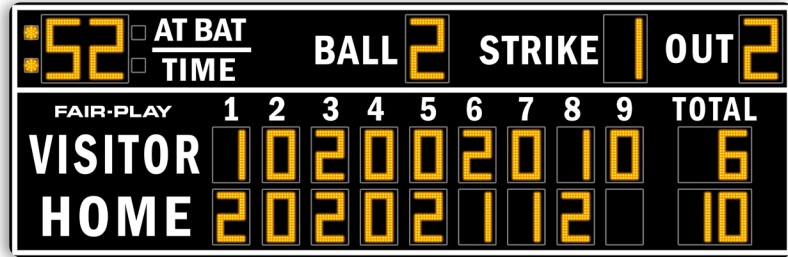

CAPTIONS (H" x W")

HOME	12" x 45"
VISITOR	12" x 52"
TOTAL	7" x 26"
1	7" x 4"
2,3,4,5,6,7,8,9	7" x 5"
BALL	9" x 26"
STRIKE	9" x 36"
OUT	9" x 21"
AT BAT-TIME	9" x 31"

DIGIT SIZES (H")

BALL SPOT	18"
AT BAT	18"
OUT SPOT	18"
STRIKE SPOT	18"
INNING SCORES	15"
TOTAL	15"

UV resistant custom paint & vinyl trim colors available.

15 Fair-Play FREE Standard Trim Tape Colors

12 Fair-Play FREE Standard Scoreboard Colors

MODEL: BA-7120MP-2

DIMENSIONS

Height	Length	Depth	Weight
6'-6"	20'-0"	10"	649 lbs.