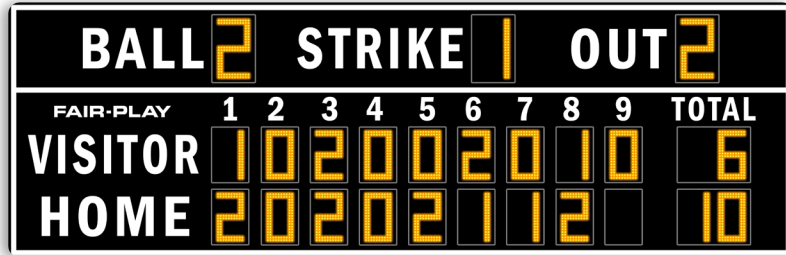

### CAPTIONS (H" x W")

HOME	12" x 45"
VISITOR	12" x 52"
INNING	12" x 37"
BALL	12" x 51"
STRIKE	12" x 30"
OUT	7" x 4"
H	7" x 5"
E	7" x 26"

### DIGIT SIZES (H")

BALL	18"
OUT	18"
STRIKE	18"
INNING SCORES	15"
TOTAL	15"

### DIMENSIONS

Height	Length	Depth	Weight
6'-6"	20'-0"	10"	436 lbs.

UV resistant custom paint & vinyl trim colors available.