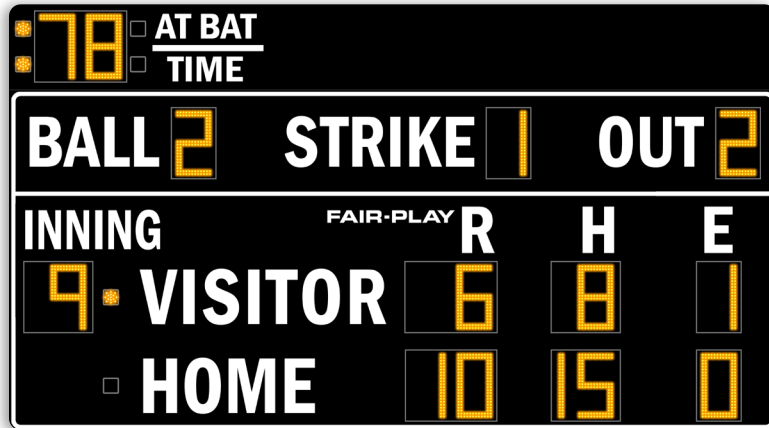

### DIGIT SIZES (H")

AT BAT/TIME	18"
BALL	18"
ERROR	18"
HIT	18"
INNING	18"
OUT	18"
RUN	18"
STRIKE	18"
AT BALL SPOT	3.5"

UV resistant custom paint & vinyl trim colors available.

#### 15 Fair-Play FREE Standard Trim Tape Colors

#### 12 Fair-Play FREE Standard Scoreboard Colors

### DIMENSIONS

Height	Length	Depth	Weight
10'-0"	18'-0"	10"	450 lbs.