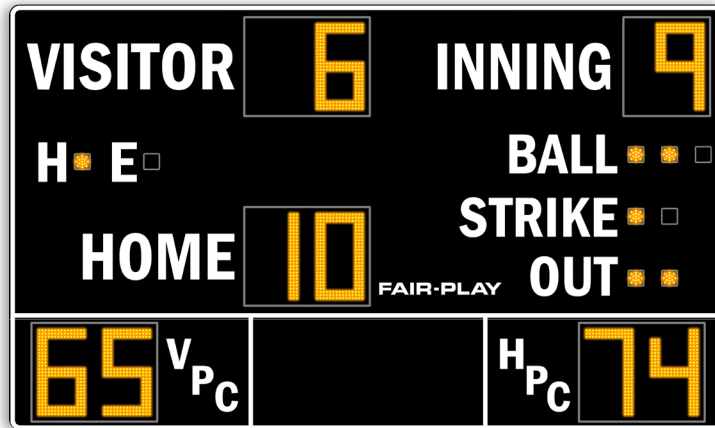

CAPTIONS (H" x W")

HOME	12" x 40"
VISITOR	12" x 57"
INNING	12" x 46"
BALL	10" x 29"
STRIKE	10" x 41"
OUT	10" x 23"
H	10" x 7"
E	10" x 6"
VPC / HPC	20" x 19"

DIGIT SIZES (H")

TEAM SCORES	24"
INNING	24"
PITCH COUNT	24"
BAT SPOT	3.5"
H/E SPOT	3.5"
OUT SPOT	3.5"
STRIKE SPOT	3.5"

MODEL: BA-7116PC-2

DIMENSIONS	Height	Length	Depth	Weight
	9'-6"	16'-0"	10"	646 lbs.

UV resistant custom paint & vinyl trim colors available.

15 Fair-Play FREE Standard Trim Tape Colors

12 Fair-Play FREE Standard Scoreboard Colors