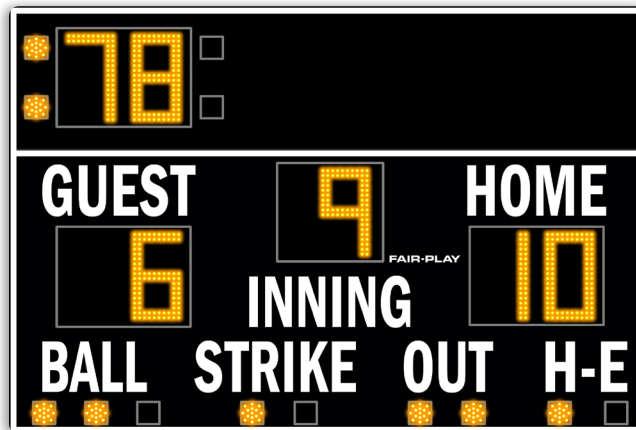

CAPTIONS (H" x W")

HOME	9" x 24"
GUEST	9" x 25"
INNING	9" x 27"
BALL	9" x 18"
STRIKE	9" x 28"
OUT	9" x 15"
R, H,E	9" x 14"

DIGIT SIZES (H")

TEAM SCORES	15"
GAME CLOCK	15"
INNING	15"
BALL SPOT	3.5"
H/E SPOT	3.5"
MINUTES SPOT	3.5"
OUT SPOT	3.5"
SECONDS SPOT	3.5"
STRIKE SPOT	3.5"

UV resistant custom paint & vinyl trim colors available.

15 Fair-Play FREE Standard Trim Tape Colors

12 Fair-Play FREE Standard Scoreboard Colors

MODEL: BA-7109T-2

DIMENSIONS	Height	Length	Depth	Weight
	6'-0"	9'-0"	10"	142 lbs.