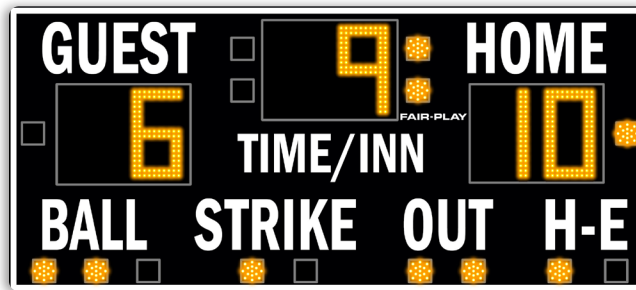

CAPTIONS (H" x W")

HOME	9" x 24"
GUEST	9" x 25"
BALL	9" x 18"
STRIKE	9" x 28"
OUT	9" x 15"
R, H,E	9" x 14"
TIME/INN	9" x 32"

DIGIT SIZES (H")

TEAM SCORES	15"
TIME	15"
INNING	15"
AT BAT SPOT	3.5"
BALL SPOT	3.5"
H/E SPOT	3.5"
MINUTES SPOT	3.5"
OUT SPOT	3.5"
SECONDS SPOT	3.5"
STRIKE SPOT	3.5"

UV resistant custom paint & vinyl trim colors available.

15 Fair-Play FREE Standard Trim Tape Colors

12 Fair-Play FREE Standard Scoreboard Colors

MODEL: BA-7109CL-2

DIMENSIONS	Height	Length	Depth	Weight
	4'-0"	9'-0"	10"	160 lbs.