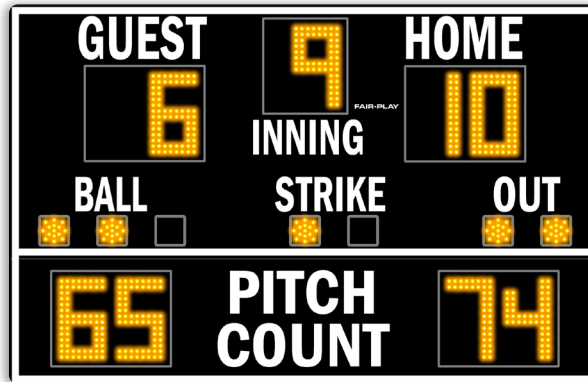

### CAPTIONS (H" x W")

HOME	6" x 17"
GUEST	6" x 18"
INNING	5" x 16"
BALL	5" x 11"
STRIKE	5" x 16"
OUT	5" x 10"
PITCH COUNT	14" x 24.5"

### DIGIT SIZES (H")

TEAM SCORES	12"
INNING	12"
PITCH COUNT	12"
BALL SPOT	3.5"
OUT SPOT	3.5"
STRIKE SPOT	3.5"

### DIMENSIONS

Height	Length	Depth	Weight
4'-6"	7'-0"	10"	134 lbs.

UV resistant custom paint & vinyl trim colors available.