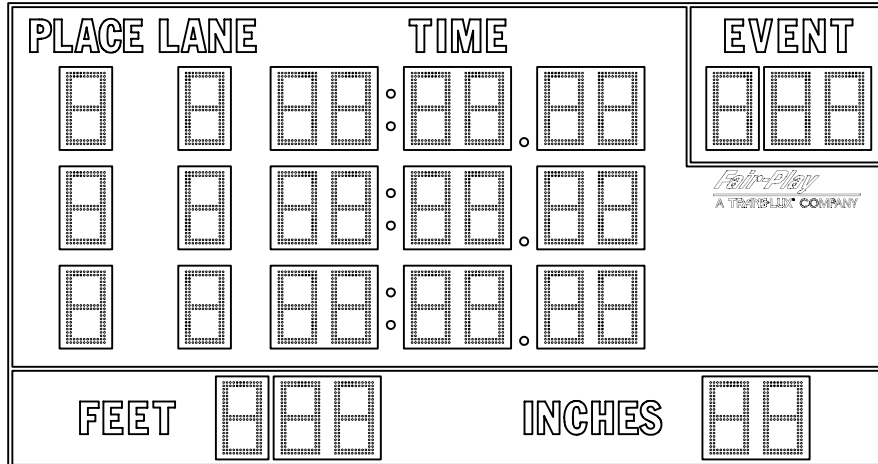

Fair-Play

A TRANS·LUX· COMPANY

TK-8918-2

TK-8918-2

SIZE: 18'-0"L X 9'-6"H X 10"D

POWER: 120 VAC, 60 Hz., 1-PHASE
5 AMPS.

120 VAC AT THE CONTROL LOCATION.

CONTROL CONSOLE: MP-70.