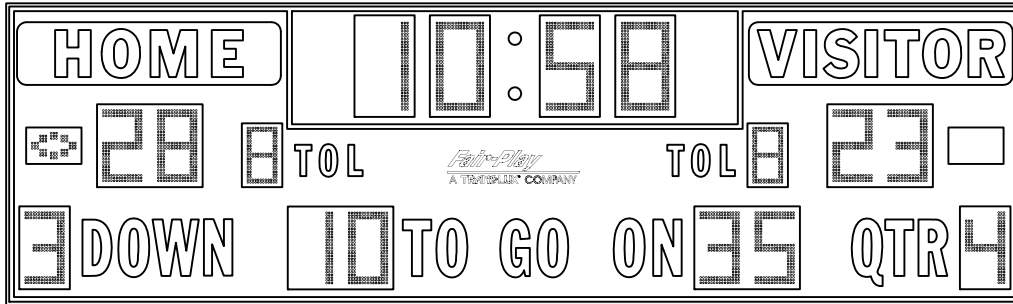

Fair-Play

A TRANS·LUX· COMPANY

FB-8127-2

FB-8127-2

SIZE: 27'-0"L X 8'-0"H X 10"D

POWER: 120 VAC, 60 Hz., 1-PHASE
6 AMPS.

120 VAC AT THE CONTROL LOCATION.

CONTROL CONSOLE: MP-70.

CONTROL CABLE: (1) TWO CONDUCTOR SHIELDED.
(IF WIRELESS ORDERED, CABLE NOT REQ'D.)

LED'S: AMBER LED.

OPTIONS: MODEL HC-70 CLOCK HAND SWITCH FOR SECOND OPERATOR.
(CLOCK START/STOP & CLOCK RESET.)

MODEL F600-70 SIDELINE CLOCK HAND SWITCH CONTROL WITH SPLIT TIME.

MODEL F650-70 CLOCK HAND SWITCH CONTROL.

LIGHTNING REDUCTION UNIT.

WIRELESS MP-70 CONTROL OPERATION.

ESTIMATED WEIGHT: 920 LBS.

* REFERENCE 01-0500-01 FOR INSTALLATION NOTES.

WEB ADDRESS
FAIR-PLAY SCOREBOARD
FACTORY ADDRESS
PHONE