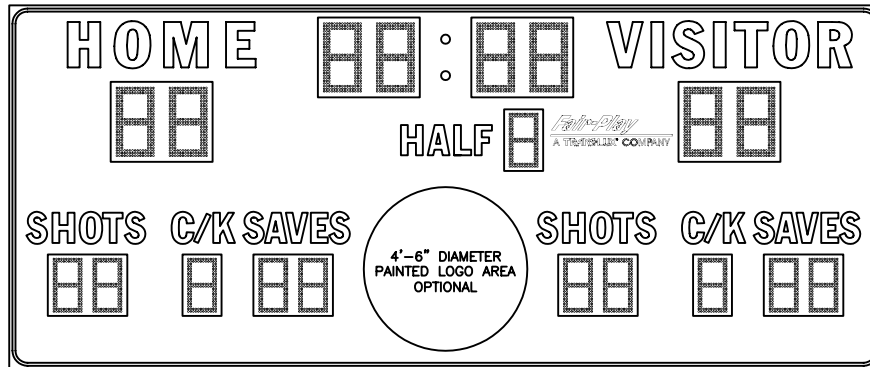

Fair-Play

A TRANS·LUX® COMPANY

SC-8124-2

SC-8124-2

SIZE: 24'-0"L X 10'-0"H X 10"D

POWER: 120 VAC, 60 Hz., 1-PHASE
6 AMPS.

120 VAC AT THE CONTROL LOCATION.

CONTROL CONSOLE: MP-70.

CONTROL CABLE: (1) TWO CONDUCTOR SHIELDED.
(NO CABLE REQ'D. IF ORDERED WIRELESS.)

LED'S: AMBER LED.

OPTIONS: MODEL HC-70 CLOCK HAND SWITCH FOR SECOND OPERATOR.
(CLOCK START/STOP & CLOCK RESET.)

MODEL F600-70 SIDELINE CLOCK HAND SWITCH CONTROL WITH SPLIT TIME.

MODEL F650-70 SIDELINE CLOCK HAND SWITCH CONTROL.

LIGHTNING DAMAGE REDUCTION UNIT.

OPTIONAL WIRELESS MP-70 OPERATION.

ESTIMATED WEIGHT: 1,200 LBS.

* REFERENCE 01-0500-01 FOR INSTALLATION NOTES.

WEB ADDRESS
FAIR-PLAY SCOREBOARDS
FACTORY ADDRESS
PHONE