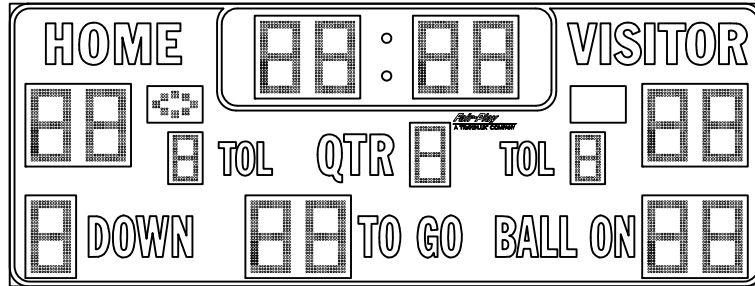

Fair-Play

A TRANS·LUX· COMPANY

FB-8120-2

FB-8120-2

SIZE: 20'-0"L X 7'-6"H x 10"D

POWER: 120 VAC, 60 Hz., 1-PHASE
5 AMPS.

120 VAC AT THE CONTROL LOCATION.

CONTROL CONSOLE: MP-70.

CONTROL CABLE: (1) TWO CONDUCTOR SHIELDED.
(IF WIRELESS ORDERED, NO CABLE REQ'D.)

LED'S: AMBER LED.

OPTIONS: MODEL HC-70 CLOCK HAND SWITCH FOR SECOND OPERATOR.
(CLOCK START/STOP & CLOCK RESET.)

MODEL F600-70 SIDELINE CLOCK HAND SWITCH CONTROL WITH SPLIT TIME.

MODEL F650-70 SIDELINE CLOCK HAND SWITCH CONTROL.

LIGHTNING DAMAGE REDUCTION UNIT.

OPTIONAL WIRELESS MP-70 OPERATION.

ESTIMATED WEIGHT: 797 LBS.

* REFERENCE 01-0500-01 FOR INSTALLATION NOTES.

WEB ADDRESS
FAIR-PLAY SCOREBOARDS
FACTORY ADDRESS
PHONE