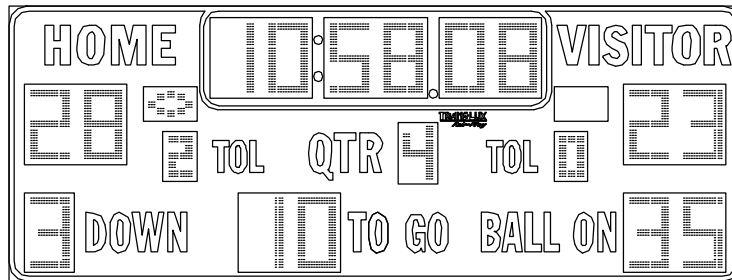

INSTALLATION

FB-8120-2 WITH TKH CLOCK

FB-8120-2 WITH TKH CLOCK

FB-8120-2 WITH TKH CLOCK

SIZE: 20'-0" X 7'-6"

POWER: 120 VAC, 60 Hz., 1-PHASE
505 WATTS. (FB-8120-2 WITH TKH CLOCK)

120 VAC AT THE CONTROL LOCATION.

CONTROL CONSOLE: MP-70.

CONTROL CABLE: (1) TWO CONDUCTOR SHIELDED.
(IF WIRELESS ORDERED, NO CABLE REQ'D.)

LAMPS: AMBER LED.

OPTIONS: MODEL HC-70 CLOCK HAND SWITCH FOR SECOND OPERATOR.
(CLOCK START/STOP & CLOCK RESET.)

MODEL F600-70 SIDELINE CLOCK HAND SWITCH CONTROL WITH SPLIT TIME.

MODEL F650-70 SIDELINE CLOCK HAND SWITCH CONTROL.

LIGHTNING DAMAGE REDUCTION UNIT.

OPTIONAL WIRELESS MP-70 OPERATION.

ESTIMATED WEIGHT: 797 LBS. (FB-8120-2 WITH TKH CLOCK)