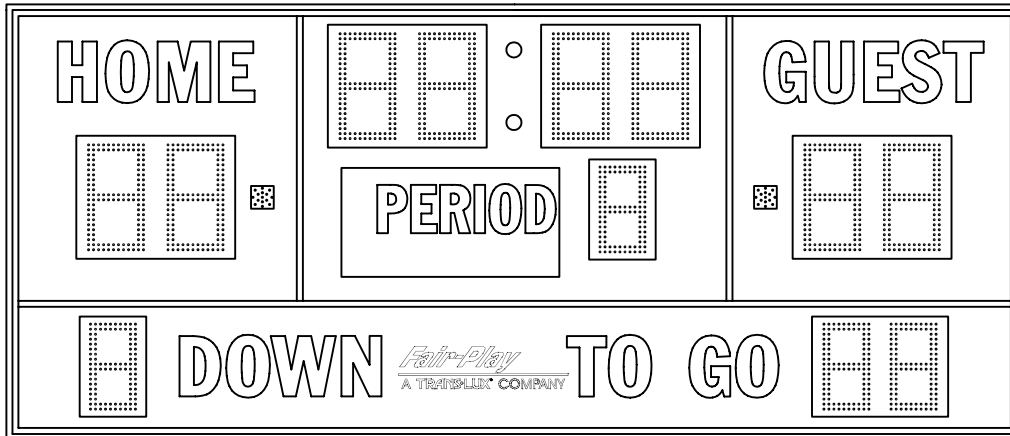

Fair-Play

A TRANS·LUX· COMPANY

FB-8114-2

FB-8114-2

SIZE: 14'-0"L X 6'-0"H X 10"D

POWER: 120 VAC, 60 Hz., 1-PHASE
2 AMPS.

120 VAC AT THE CONTROL LOCATION.

CONTROL CONSOLE: MP-70.

CONTROL CABLE: (1) TWO CONDUCTOR SHIELDED.
(IF WIRELESS ORDERED, NO CABLE REQ'D.)

LED'S: AMBER LED.

OPTIONS: MODEL HC-70 CLOCK HAND SWITCH FOR SECOND OPERATOR.
(CLOCK START/STOP & CLOCK RESET.)

MODEL F600-70 SIDELINE CLOCK HAND SWITCH CONTROL WITH SPLIT TIME.

MODEL F650-70 SIDELINE CLOCK HAND SWITCH CONTROL.

LIGHTNING DAMAGE REDUCTION UNIT.

OPTIONAL WIRELESS MP-70 OPERATION.

ESTIMATED WEIGHT: 350 LBS.

* REFERENCE 01-0500-01 FOR INSTALLATION NOTES.

WEB ADDRESS
FAIR-PLAY SCOREBOARDS
FACTORY ADDRESS
PHONE