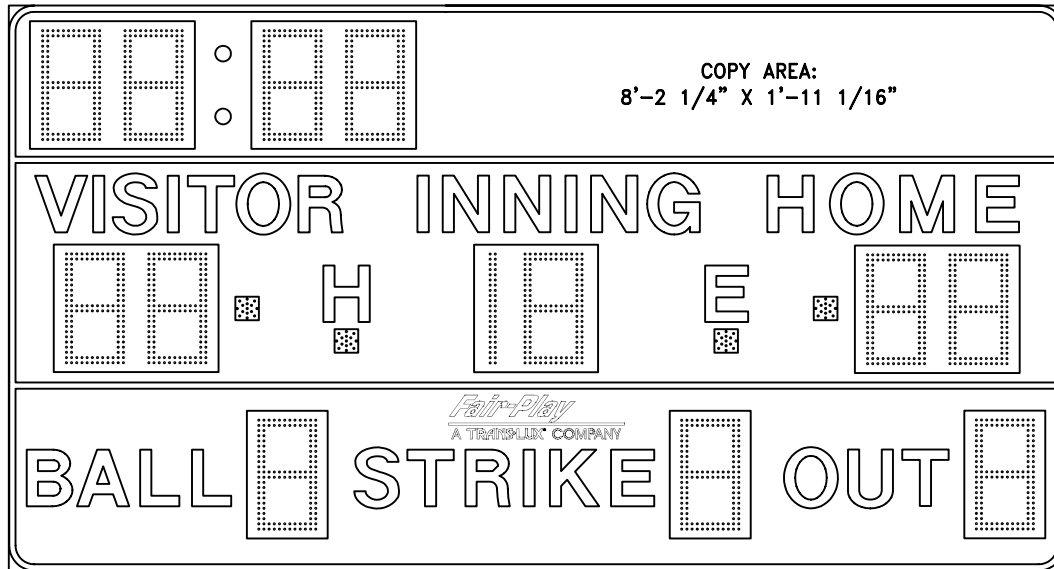

Fair-Play

A TRANS·LUX® COMPANY

MP-7200-2
(7'-0" HANGER SPACING, STANDARD J BRACKET)

MP-7200-2

SIZE: 14'-0"L X 7'-6"H X 10"D

POWER: 120 VAC, 60 Hz., 1-PHASE
3 AMPS.

120 VAC AT THE CONTROL LOCATION.

CONTROL CONSOLE: MP-70.

CONTROL CABLE: (1) TWO CONDUCTOR SHIELDED.
(IF WIRELESS ORDERED, CABLE NOT REQ'D.)

LED'S: AMBER LED.

OPTIONS: LIGHTNING DAMAGE REDUCTION UNIT.

WIRELESS MP-70 CONTROL OPERATION.

ESTIMATED WEIGHT: 919 LBS.

* REFERENCE 01-0500-01 FOR INSTALLATION NOTES.