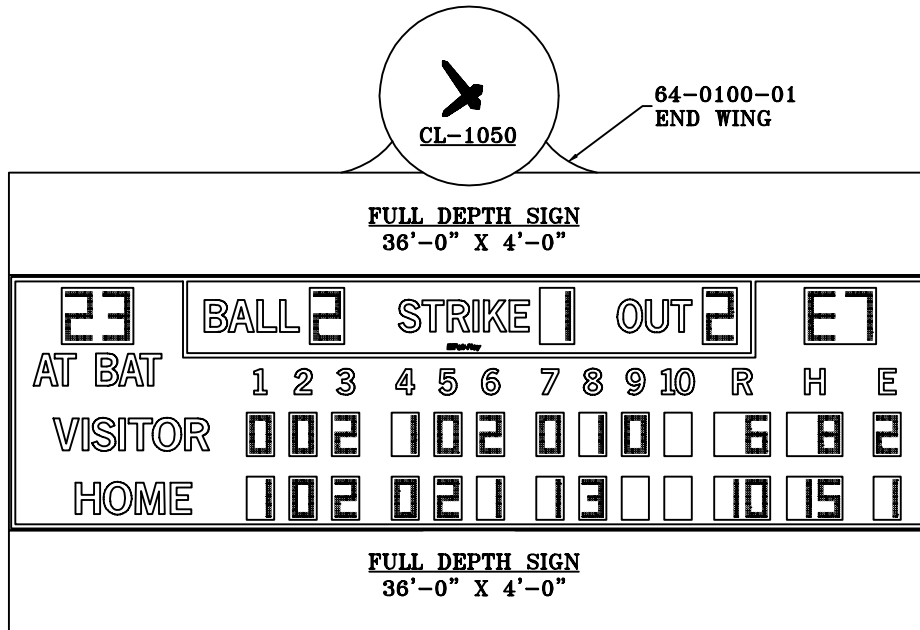

INSTALLATION

BA-7136-2 WITH (2) FULL DEPTH SIGNS,
36'-0" X 4'-0", & CL-1050.

BA-7136-2

BA-7136-2

SIZE: 36'-0" X 10'-0"

POWER: 120 VAC, 60 Hz., 1-PHASE
858 TOTAL WATTS.

120 VAC AT THE CONTROL LOCATION.

CONTROL CONSOLE: MP-70.

CONTROL CABLE: (1) TWO CONDUCTOR SHIELDED.

LAMPS: LED

OPTIONS: LIGHTNING REDUCTION UNIT.

CL-1050

SIZE: 7'-0" DIA.

POWER: 120 VAC, 60 Hz., 1-PHASE
10 WATTS.

CONTROL CONSOLE: Q-56-E080 RESET HANDSWITCH.
CONTROL CABLE: 1-PR. SHIELDED.

FULL DEPTH SIGN

SIZE: 36'-0" X 4'-0"

PAINTED COPY AREA