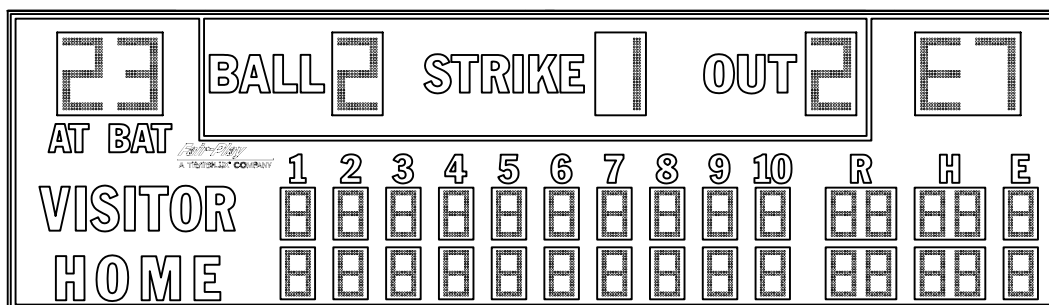

Fair-Play

A TRANS·LUX® COMPANY

BA-7128-2

BA-7128-2

SIZE: 28'-0"L X 8'-0"H X 10"D

POWER: 120 VAC, 60 Hz., 1-PHASE
6 AMPS.

120 VAC AT THE CONTROL LOCATION.

CONTROL CONSOLE: MP-70.

CONTROL CABLE: (1) TWO CONDUCTOR SHIELDED.
(IF WIRELESS ORDERED, CABLE NOT REQ'D.)

LED'S: AMBER LED.

OPTIONS: LIGHTNING REDUCTION UNIT.

ACTUAL WEIGHT: 665 LBS.

* REFERENCE 01-0500-01 FOR INSTALLATION NOTES.