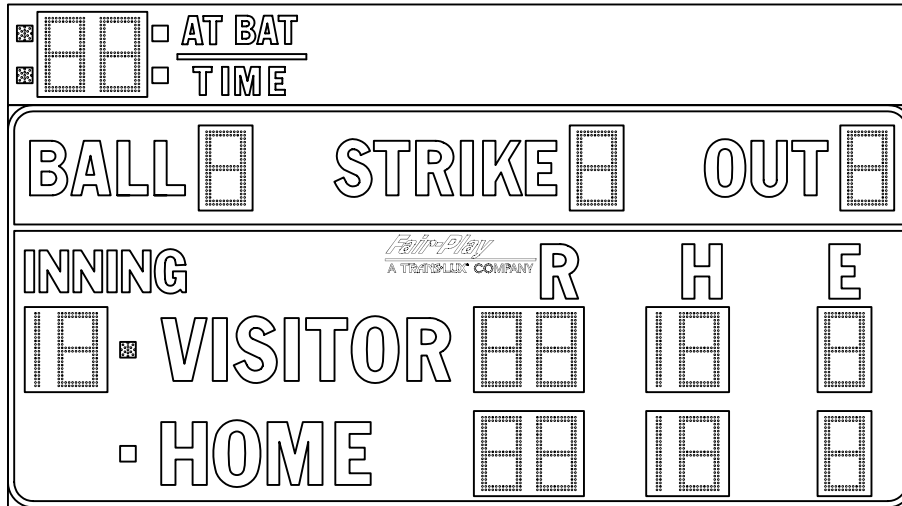

Fair-Play

A TRANS·LUX® COMPANY

BA-7118MP-2

BA-7118MP-2

SIZE: 18'-0"L X 10'-0"H X 10"D

POWER: 120 VAC, 60 Hz., 1-PHASE
3 AMPS.

120 VAC AT THE CONTROL LOCATION.

CONTROL CONSOLE: MP-70.

CONTROL CABLE: (1) TWO CONDUCTOR SHIELDED.
(IF WIRELESS ORDERED, CABLE NOT REQ'D.)

LED'S: AMBER LED.

OPTIONS: LIGHTNING DAMAGE REDUCTION UNIT.

WIRELESS MP-70 CONTROL OPERATION.

ESTIMATED WEIGHT: 450 LBS.

* REFERENCE 01-0500-01 FOR INSTALLATION NOTES.