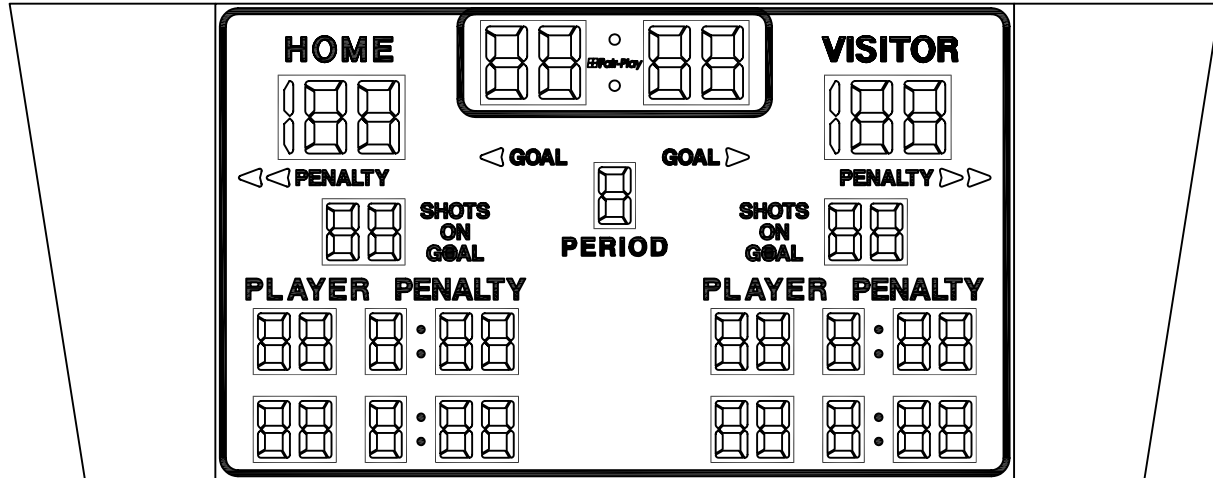

Fair-Play

A TRANS·LUX® COMPANY

HK-1885-4
4-SIDED HOCKEY SCOREBOARD
FACE 1 OF 4 SHOWN - ALL OTHERS TYPICAL

HK-1885-4

SIZE: 16'-8"L OVERALL, 11'-0"L SCBD FACE X 6'-6"H

POWER: 120 VAC, 60 Hz., 1-PHASE
10 AMPS.

120 VAC AT THE CONTROL LOCATION.

CONTROL CONSOLE: MP-70.

CONTROL CABLE: (1) TWO CONDUCTOR SHIELDED.
(IF WIRELESS ORDERED, CABLE NOT REQ'D.)

LED'S: LED BAR.

OPTIONS: MODEL HH-70 CLOCK HAND SWITCH FOR SECOND OPERATOR.
(CLOCK START/STOP & MANUAL HORN.)

MODEL HC-70 CLOCK HAND SWITCH FOR SECOND OPERATOR.
(CLOCK START/STOP & CLOCK RESET.)

WIRELESS MP-70 CONTROL OPERATION.

ESTIMATED WEIGHT: 2,400 LBS.

* REFERENCE 01-0500-01 FOR INSTALLATION NOTES.

WEB ADDRESS
FAIR-PLAY SCOREBOARDS
FACTORY ADDRESS
PHONE