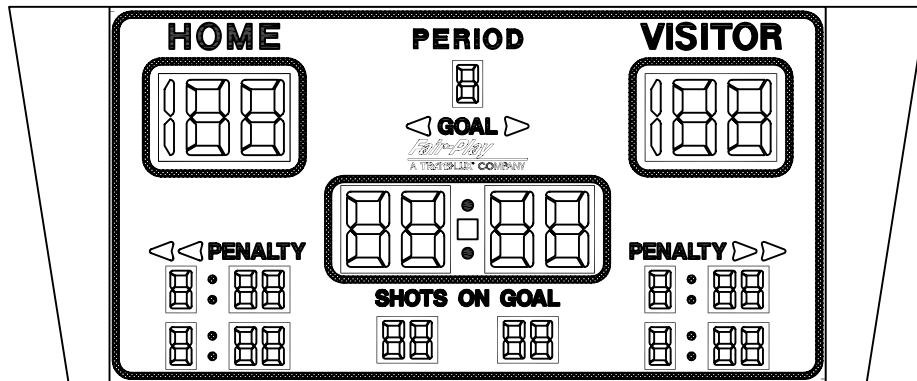

Fair-Play

A TRANS·LUX® COMPANY

HK-1870-4
4-SIDED HOCKEY SCOREBOARD
SIDE 1 OF 4 SHOWN - ALL OTHERS TYPICAL

HK-1870-4

SIZE: 12'-2"L OVERALL, 9'-6"L SCBD FACE X 5'-0"H

POWER: 120 VAC, 60 Hz., 1-PHASE
5 AMPS.

120 VAC AT THE CONTROL LOCATION.

CONTROL CONSOLE: MP-70.

CONTROL CABLE: (1) TWO CONDUCTOR SHIELDED.
(IF WIRELESS ORDERED, CABLE NOT REQ'D.)

LED'S: LED BAR.

OPTIONS: MODEL HH-70 CLOCK HAND SWITCH FOR SECOND OPERATOR.
(CLOCK START/STOP & MANUAL HORN.)

MODEL HC-70 CLOCK HAND SWITCH FOR SECOND OPERATOR.
(CLOCK START/STOP & CLOCK RESET.)

WIRELESS MP-70 CONTROL OPERATION.

ESTIMATED WEIGHT: 1,500 LBS.

* REFERENCE 01-0500-01 FOR INSTALLATION NOTES.

WEB ADDRESS
FAIR-PLAY SCOREBOARDS
FACTORY ADDRESS
PHONE