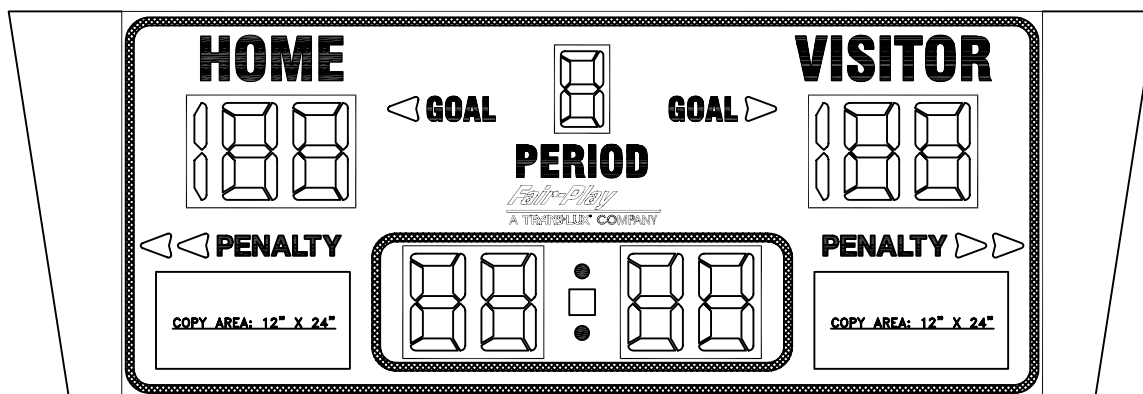

Fair-Play

A TRANS·LUX· COMPANY

HK-1800-4
FOUR-SIDED HOCKEY SCOREBOARD
SIDE 1 OF 4 SHOWN - ALL OTHERS TYPICAL

HK-1800-4

SIZE: 11'-10" L SQUARE AT TOP, 9'-6" L FACE X 4'-0" H

POWER: 120 VAC, 60 Hz., 1-PHASE
4 AMPS.

120 VAC AT THE CONTROL LOCATION.

CONTROL CONSOLE: MP-70.

CONTROL CABLE: (1) TWO CONDUCTOR SHIELDED.

LED'S: LED BAR.

OPTIONS: MODEL HH-70 CLOCK HAND SWITCH FOR SECOND OPERATOR.
(CLOCK START/STOP AND MANUAL HORN.)

MODEL HC-70 CLOCK HAND SWITCH FOR SECOND OPERATOR.
(CLOCKS START/STOP AND CLOCK RESET.)

ESTIMATED WEIGHT: 1,200 LBS.

* REFERENCE 01-0500-01 FOR INSTALLATION NOTES.

WEB ADDRESS
FAIR-PLAY SCOREBOARDS
FACTORY ADDRESS
PHONE