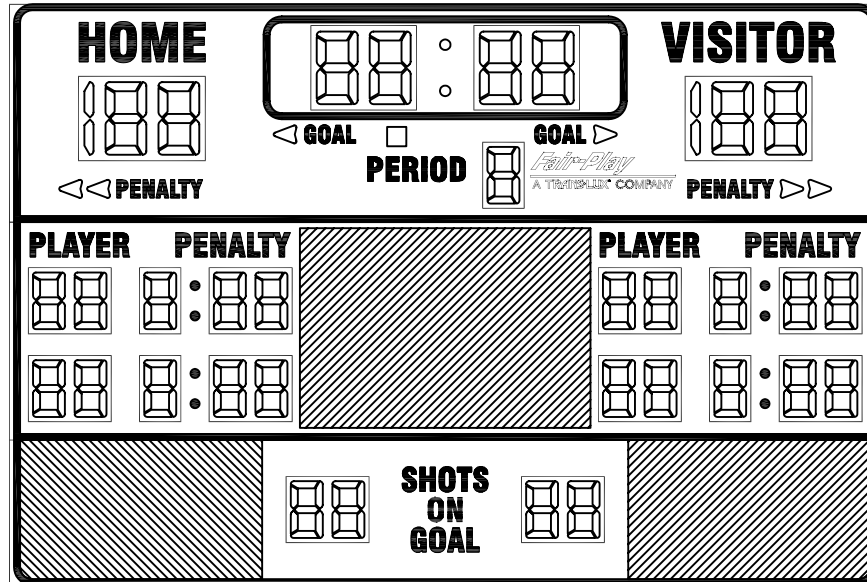

# Fair-Play

A TRANS·LUX· COMPANY

HK-1790-4

HK-1790-4

CONSISTING OF: HK-1700-4, SG-1703-4, PT-1704-4.

SIZE: 12'-0"L X 8'-0"H X 4"D

POWER: 120 VAC, 60 Hz., 1-PHASE  
3 AMPS.

120 VAC AT THE CONTROL LOCATION.

CONTROL CONSOLE: MP-70.

CONTROL CABLE: (1) TWO CONDUCTOR SHIELDED.  
(IF WIRELESS ORDERED, CABLE NOT REQ'D.)

LED'S: LED BAR.

OPTIONS: MODEL HH-70 CLOCK HAND SWITCH FOR SECOND OPERATOR.  
(CLOCK START/STOP & MANUAL HORN.)

MODEL HC-70 CLOCK HAND SWITCH FOR SECOND OPERATOR.  
(CLOCK START/STOP & CLOCK RESET.)

WIRELESS MP-70 CONTROL OPERATION.

ESTIMATED WEIGHT: 390 LBS.

\* REFERENCE 01-0500-01 FOR INSTALLATION NOTES.

WEB ADDRESS  
FAIR-PLAY SCOREBOARDS  
FACTORY ADDRESS  
PHONE