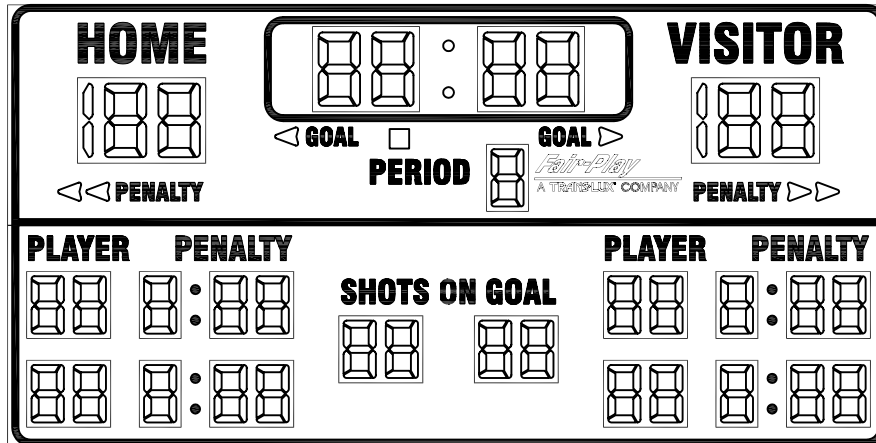

Fair-Play

A TRANS·LUX® COMPANY

HK-1780-4

HK-1780-2

SIZE: 12'-0"L X 6'-0"H X 4"D

POWER: 120 VAC, 60 Hz., 1-PHASE
3 AMPS.

120 VAC AT THE CONTROL LOCATION.

CONTROL CONSOLE: MP-70.

CONTROL CABLE: (1) TWO CONDUCTOR SHIELDED.
(IF WIRELESS ORDERED, CABLE NOT REQ'D.)

LED'S: LED BAR.

OPTIONS: MODEL HH-70 CLOCK HAND SWITCH FOR SECOND OPERATOR.
(CLOCK START/STOP & MANUAL HORN.)

MODEL HC-70 CLOCK HAND SWITCH FOR SECOND OPERATOR.
(CLOCK START/STOP & CLOCK RESET.)

WIRELESS MP-70 CONTROL OPERATION.

ESTIMATED WEIGHT: 300 LBS.

* REFERENCE 01-0500-01 FOR INSTALLATION NOTES.

WEB ADDRESS
FAIR-PLAY SCOREBOARDS
FACTORY ADDRESS
PHONE

fair-play.com
PO BOX 1847
1700 DELAWARE AVE.
515-265-5305