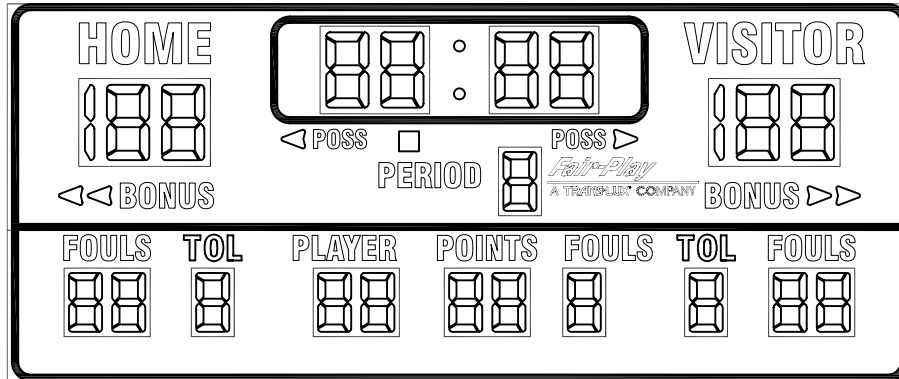

Fair-Play

A TRANS·LUX® COMPANY

BB-1760-4

BB-1760-4

SIZE: 12'-0"L X 5'-0"H X 4"D

POWER: 120 VAC, 60 Hz., 1-PHASE
2 AMPS.

120 VAC AT THE CONTROL LOCATION.

CONTROL CONSOLE: MP-70.

CONTROL CABLE: (1) TWO CONDUCTOR SHIELDED.
(IF WIRELESS ORDERED, CABLE NOT REQ'D.)

LED'S: LED BAR.

OPTIONS: MODEL HH-70 CLOCK HAND SWITCH FOR SECOND OPERATOR.
(CLOCK START/STOP & MANUAL HORN.)

MODEL HC-70 CLOCK HAND SWITCH FOR SECOND OPERATOR.
(CLOCK START/STOP & CLOCK RESET.)

WIRELESS MP-70 CONTROL OPERATION.

ESTIMATED WEIGHT: 245 LBS.

* REFERENCE 01-0500-01 FOR INSTALLATION NOTES.

WEB ADDRESS
FAIR-PLAY SCOREBOARDS
FACTORY ADDRESS
PHONE

fair-play.com
P.O. BOX 1847
1700 DELAWARE AVE.
515-265-5305