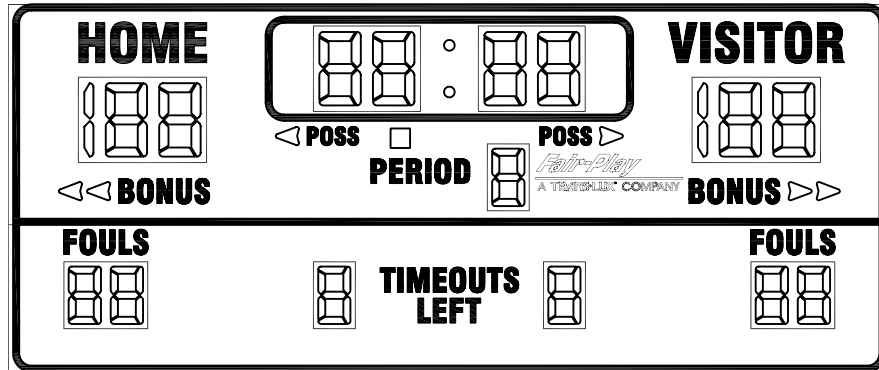

Fair-Play

A TRANS·LUX· COMPANY

BB-1730-4

BB-1730-4

SIZE: 12'-0"L X 5'-0"H X 4"D

POWER: 120 VAC, 60 Hz., 1-PHASE
2 AMPS.

120 VAC AT THE CONTROL LOCATION.

CONTROL CONSOLE: MP-70.

CONTROL CABLE: (1) TWO CONDUCTOR SHIELDED.
(IF WIRELESS ORDERED, CABLE NOT REQ'D.)

LED'S: LED BAR.

OPTIONS: MODEL HH-70 CLOCK HAND SWITCH FOR SECOND OPERATOR.
(CLOCK START/STOP & MANUAL HORN.)

MODEL HC-70 CLOCK HAND SWITCH FOR SECOND OPERATOR.

(CLOCK START/STOP & CLOCK RESET.)

WIRELESS MP-70 CONTROL OPERATION.

ACTUAL WEIGHT: 162 LBS.

WEB ADDRESS
FAIR-PLAY SCOREBOARDS
FACTORY ADDRESS
PHONE

fair-play.com
PO BOX 1847
1700 DELAWARE AVE.
515-265-5305