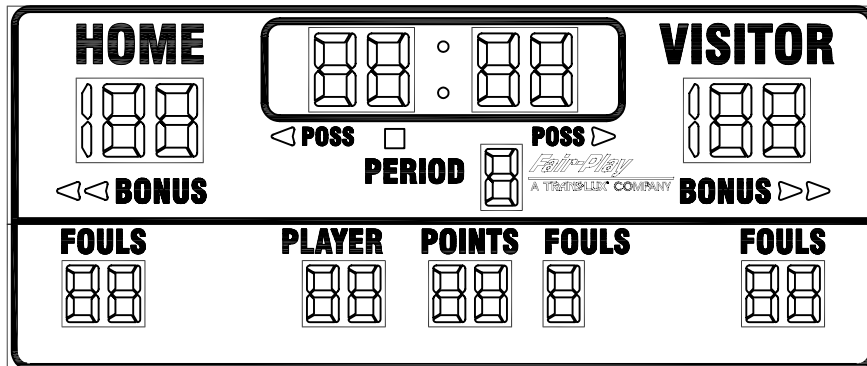

Fair-Play

A TRANS·LUX· COMPANY

BB-1720-4

BB-1720-4

SIZE: 12'-0"L X 5'-0"H X 4"D

POWER: 120 VAC, 60 Hz., 1-PHASE
2 AMPS.

120 VAC AT THE CONTROL LOCATION.

CONTROL CONSOLE: MP-70.

CONTROL CABLE: (1) TWO CONDUCTOR SHIELDED.
(IF WIRELESS ORDERED, CABLE NOT REQ'D.)

LED'S: LED BAR.

OPTIONS: MODEL HH-70 CLOCK HAND SWITCH FOR SECOND OPERATOR.
(CLOCK START/STOP & MANUAL HORN.)

MODEL HC-70 CLOCK HAND SWITCH FOR SECOND OPERATOR.
(CLOCK START/STOP & CLOCK RESET.)

WIRELESS MP-70 CONTROL OPERATION.

ESTIMATED WEIGHT: 240 LBS.

* REFERENCE 01-0500-01 FOR INSTALLATION NOTES.

WEB ADDRESS
FAIR-PLAY SCOREBOARDS
FACTORY ADDRESS
PHONE

fair-play.com
PO BOX 1847
1700 DELAWARE AVE.
515-265-5305