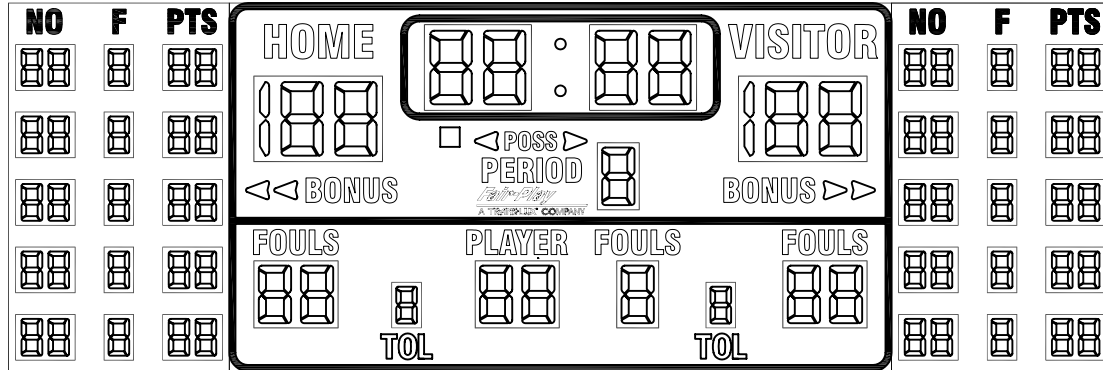

Fair-Play

A TRANS·LUX· COMPANY

BB-1665-4

BB-1665-4

SIZE: 15'-0"L X 5'-0"H X 4"D

POWER: 120 VAC, 60 Hz., 1-PHASE
3 AMPS.

120 VAC AT THE CONTROL LOCATION.

CONTROL CONSOLE: MP-70.

CONTROL CABLE: (1) TWO CONDUCTOR SHIELDED.

LED'S: LED BAR.

OPTIONS: MODEL HH-70 CLOCK HAND SWITCH FOR SECOND OPERATOR.
(CLOCK START/STOP & MANUAL HORN.)

MODEL HC-70 CLOCK HAND SWITCH FOR SECOND OPERATOR.
(CLOCK START/ STOP & CLOCK RESET.)

ESTIMATED WEIGHT: 321 LBS.

* REFERENCE 01-0500-01 FOR INSTALLATION NOTES.

WEB ADDRESS
FAIR-PLAY SCOREBOARDS
FACTORY ADDRESS
PHONE

fair-play.com
P.O. BOX 1847
1700 DELAWARE AVE.
515-265-5305

DES MOINES, IOWA 50305-1847
DES MOINES, IOWA 50317-2999