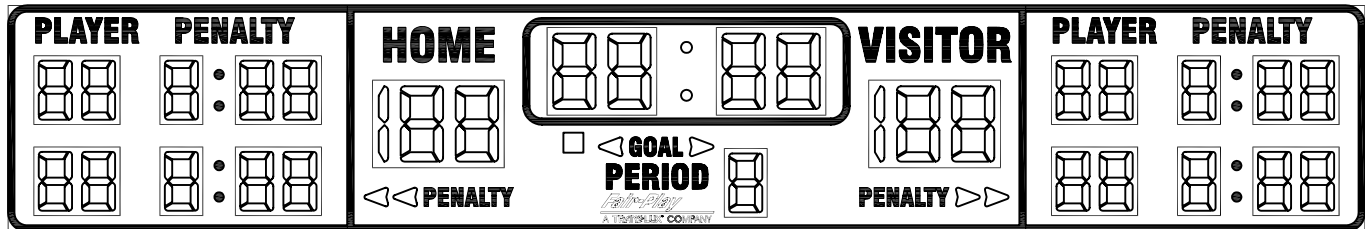

Fair-Play

A TRANS·LUX® COMPANY

HK-1655-4

HK-1655-4

SIZE: 18'-0"L X 3'-0"H X 4"D

POWER: 120 VAC, 60 Hz., 1-PHASE
3 AMPS.

120 VAC AT THE CONTROL LOCATION.

CONTROL CONSOLE: MP-70.

CONTROL CABLE: (1) TWO CONDUCTOR SHIELDED.
(IF WIRELESS ORDERED, CABLE NOT REQ'D.)

LED'S: LED BAR.

OPTIONS: MODEL HH-70 CLOCK HAND SWITCH FOR SECOND OPERATOR.
(CLOCK START/STOP & MANUAL HORN.)

MODEL HC-70 CLOCK HAND SWITCH FOR SECOND OPERATOR.
(CLOCK START/STOP & CLOCK RESET.)

WIRELESS MP-70 CONTROL OPERATION.

ESTIMATED WEIGHT: 126 LBS.

* REFERENCE 01-0500-01 FOR INSTALLATION NOTES.

WEB ADDRESS
FAIR-PLAY SCOREBOARDS
FACTORY ADDRESS
PHONE

fair-play.com
PO BOX 1847
1700 DELAWARE AVE.
515-265-5305