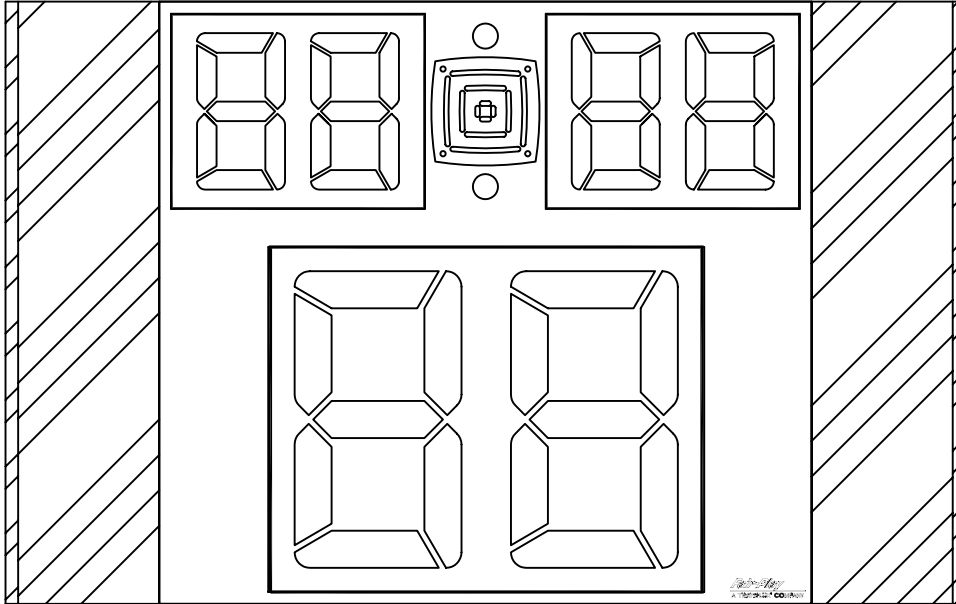

Fair-Play

A TRANS·LUX® COMPANY

**ST-1420-3S-4 LED BAR DIGIT INDOOR SHOT TIMER/GAME CLOCK SET
FACE 1 SHOWN, OTHERS TYPICAL**

ST-1420-3S-4 LED BAR DIGIT INDOOR SHOT TIMER/GAME CLOCK SET

SIZE: 3'-2 1/4"L X 2'-0"H X 6.5"D
2'-2"L FACE ONLY

POWER: 120 VAC, 60 Hz., 1-PHASE
1 AMP. (PER FACE)

120 VAC AT THE CONTROL LOCATION.

CONTROL CONSOLE: MP-70, HS-70.

CONTROL CABLE: (1) TWO CONDUCTOR SHIELDED.
(IF WIRELESS ORDERED, CABLE NOT REQ'D.)

LED'S: LED BAR.

ESTIMATED WEIGHT: 300 LBS.

* REFERENCE 01-0500-01 FOR INSTALLATION NOTES.

WEB ADDRESS
FAIR-PLAY SCOREBOARDS
FACTORY ADDRESS
PHONE

fair-play.com
PO BOX 1847
1700 DELAWARE AVE.
515-265-5305

DES MOINES, IOWA 50305-187
DES MOINES, IOWA 50317-2999