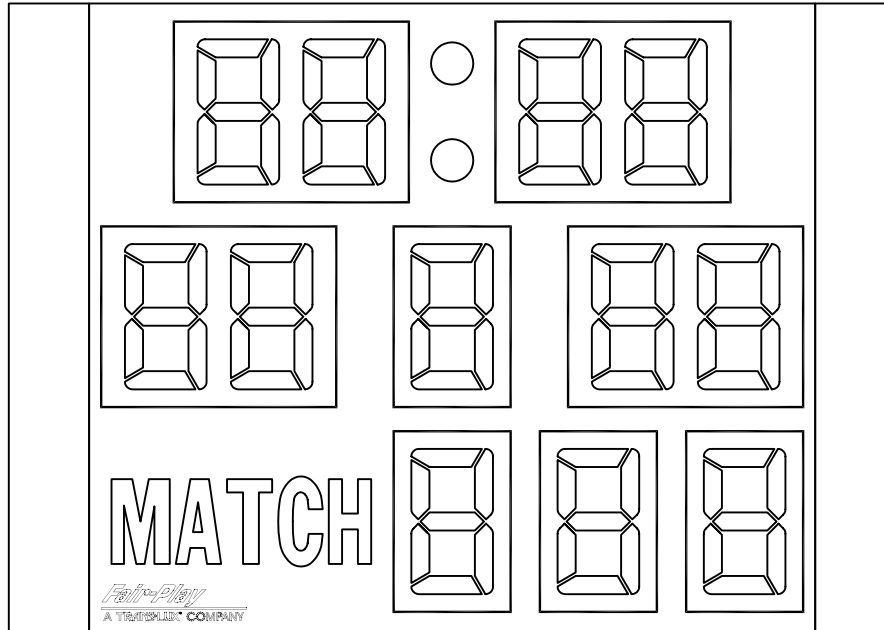

Fair-Play

A TRANS·LUX® COMPANY

WR-1400-3S-4
1 FACE SHOWN, OTHERS TYPICAL

WR-1400-3S-4

SIZE: 2'-6"L X 2'-2"H X 4"D, PER FACE

POWER: 120 VAC, 60 Hz., 1-PHASE
1 AMP. (PER FACE)

120 VAC AT THE CONTROL LOCATION.

CONTROL CONSOLE: MP-70.
CONTROL CABLE: (1) TWO CONDUCTOR SHIELDED.

LED'S: LED BAR.

OPTIONS: MODEL HH-70 CLOCK HAND SWITCH FOR SECOND OPERATOR.
(CLOCK START/STOP & MANUAL HORN.)

MODEL HC-70 CLOCK HAND SWITCH FOR SECOND OPERATOR.
(CLOCK START/STOP & CLOCK RESET.)

ESTIMATED WEIGHT: 45 LBS.

* REFERENCE 01-0500-01 FOR INSTALLATION NOTES.

WEB ADDRESS
FAIR-PLAY SCOREBOARDS
FACTORY ADDRESS
PHONE

fair-play.com
PO BOX 1847
1700 DELAWARE AVE.
515-265-5305

DES MOINES, IOWA 50305-1847
DES MOINES, IOWA 50317-2999