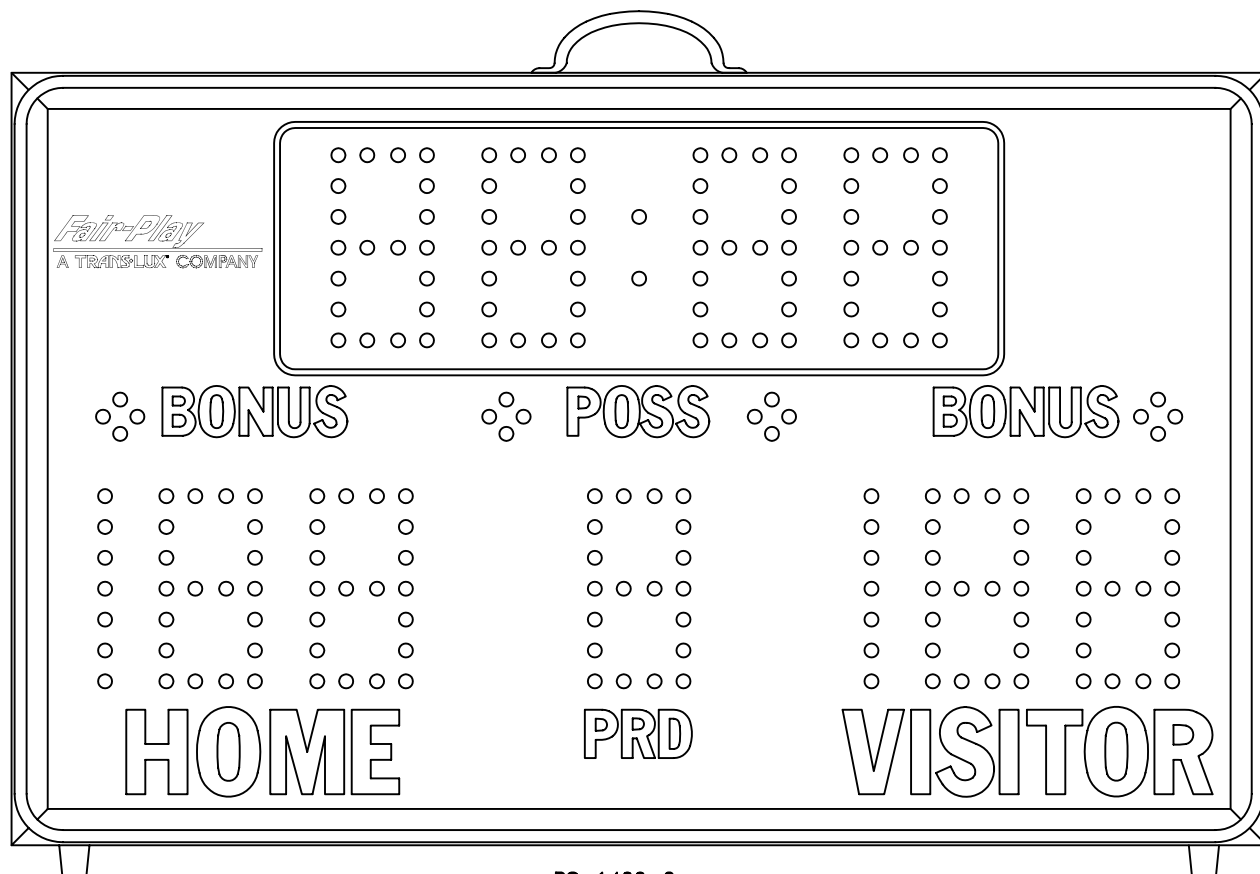

Fair-Play

A TRANS·LUX· COMPANY

PS-1400-2

PS-1400-2

SIZE: 2'-2"L X 1'-4"H X 6"D

POWER: 120 VAC, 60 Hz., 1-PHASE
1 AMP.

120 VAC AT THE CONTROL LOCATION.

CONTROL CONSOLE: MP-70.

CONTROL CABLE: (1) TWO CONDUCTOR SHIELDED.
(IF WIRELESS ORDERED, CABLE NOT REQ'D.)

LED'S: LED.

OPTIONS: MODEL HH-70 CLOCK HAND SWITCH FOR SECOND OPERATOR.
(CLOCK START/STOP & MANUAL HORN.)

MODEL HC-70 CLOCK HAND SWITCH FOR SECOND OPERATOR.
(CLOCK START/STOP & CLOCK RESET.)

WIRELESS MP-70 CONTROL OPERATION.

ESTIMATED WEIGHT: 17 LBS.

* REFERENCE 01-0500-01 FOR INSTALLATION NOTES.

WEB ADDRESS
FAIR-PLAY SCOREBOARDS
FACTORY ADDRESS
PHONE

fair-play.com
PO BOX 1847
1700 DELAWARE AVE.
515-265-5305