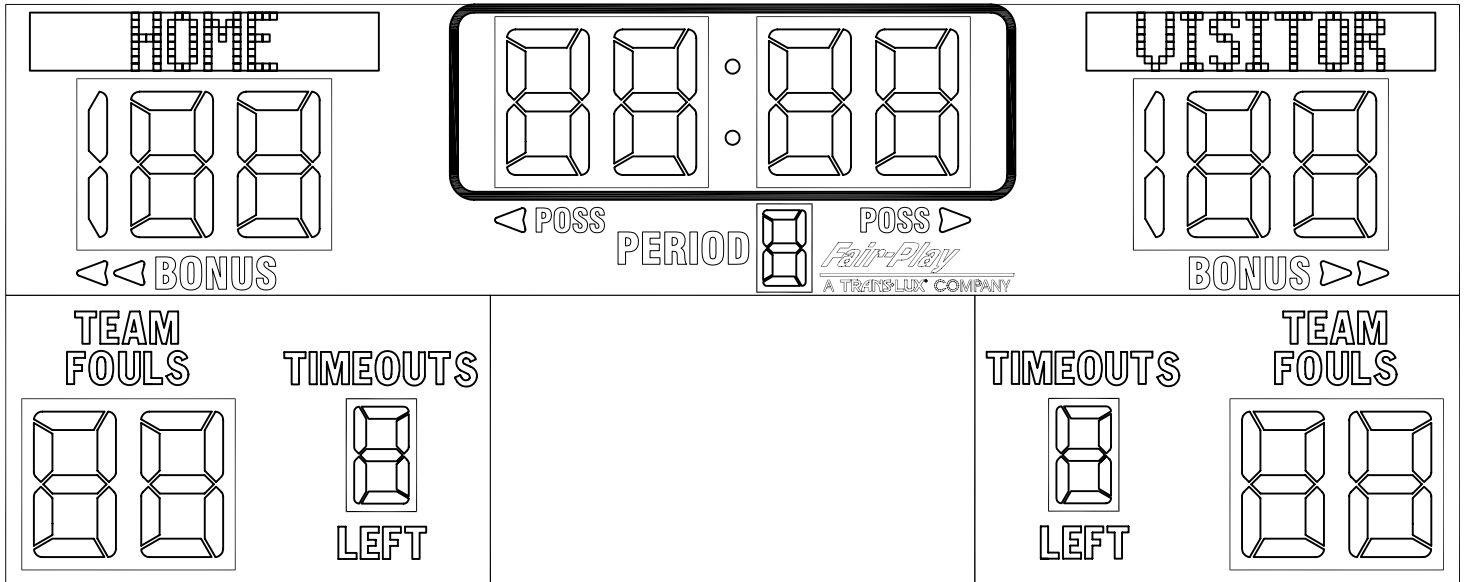

# Fair-Play

A TRANS·LUX· COMPANY

BB-1930-4

**BB-1930-4**

INDOOR BASKETBALL SCOREBOARD WITH ITN-0848-6JL, USING NEW 18" DIGITS, 10" DIGITS USING NEW 18" DIGITS AT TEAM FOULS AND 12" DIGIT AT TIMEOUTS LEFT

SIZE: 15'-0"L X 6'-0"H X 4"D

LED'S: LED BAR.

OPTIONS: MODEL HH-70 CLOCK HAND SWITCH FOR SECOND OPERATOR.  
(CLOCK START/STOP & MANUAL HORN.)

MODEL HC-70 CLOCK HAND SWITCH FOR SECOND OPERATOR.  
(CLOCK START/STOP & CLOCK RESET.)

WIRELESS MP-70 CONTROL OPERATION.

ESTIMATED WEIGHT: 320 LBS.

\* REFERENCE 01-0500-01 FOR INSTALLATION NOTES.

WEB ADDRESS  
FAIR-PLAY SCOREBOARDS  
FACTORY ADDRESS  
PHONE

fair-play.com  
P.O. BOX 1847  
1700 DELAWARE AVE.  
515-265-5305

DES MOINES, IA 50305-1847  
DES MOINES, IA 50317-2999